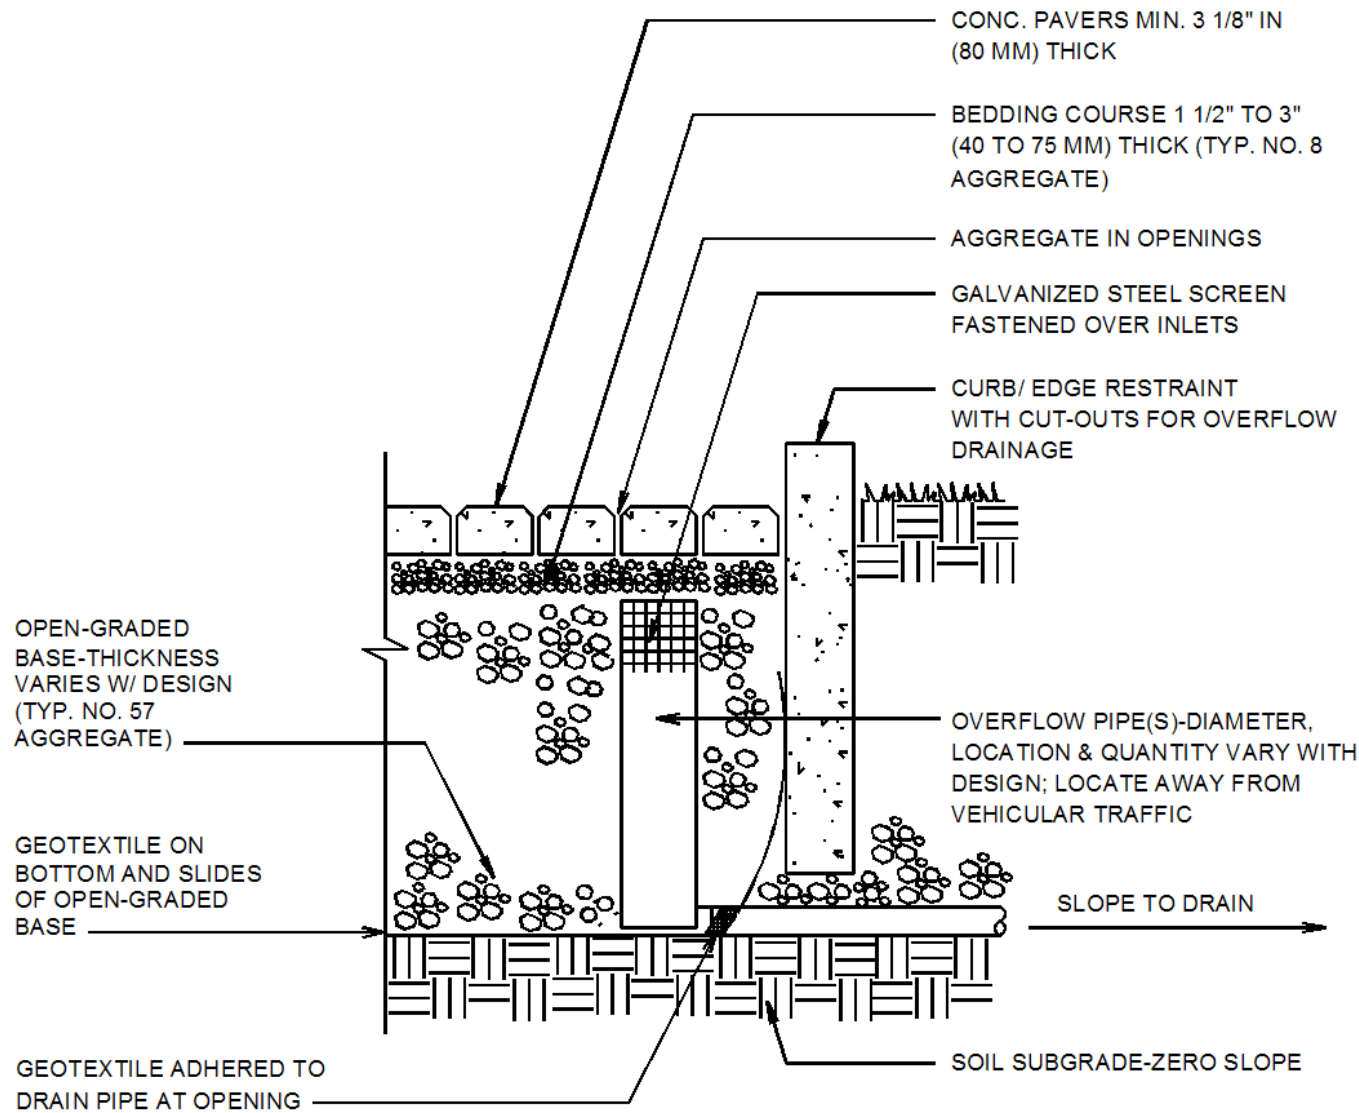

Permeable Full Exfiltration

Creating elegant hardscaping environments.

118 International Drive, Suite 101
Morrisville, NC 27560

800-292-7220

www.fredadampaving.com