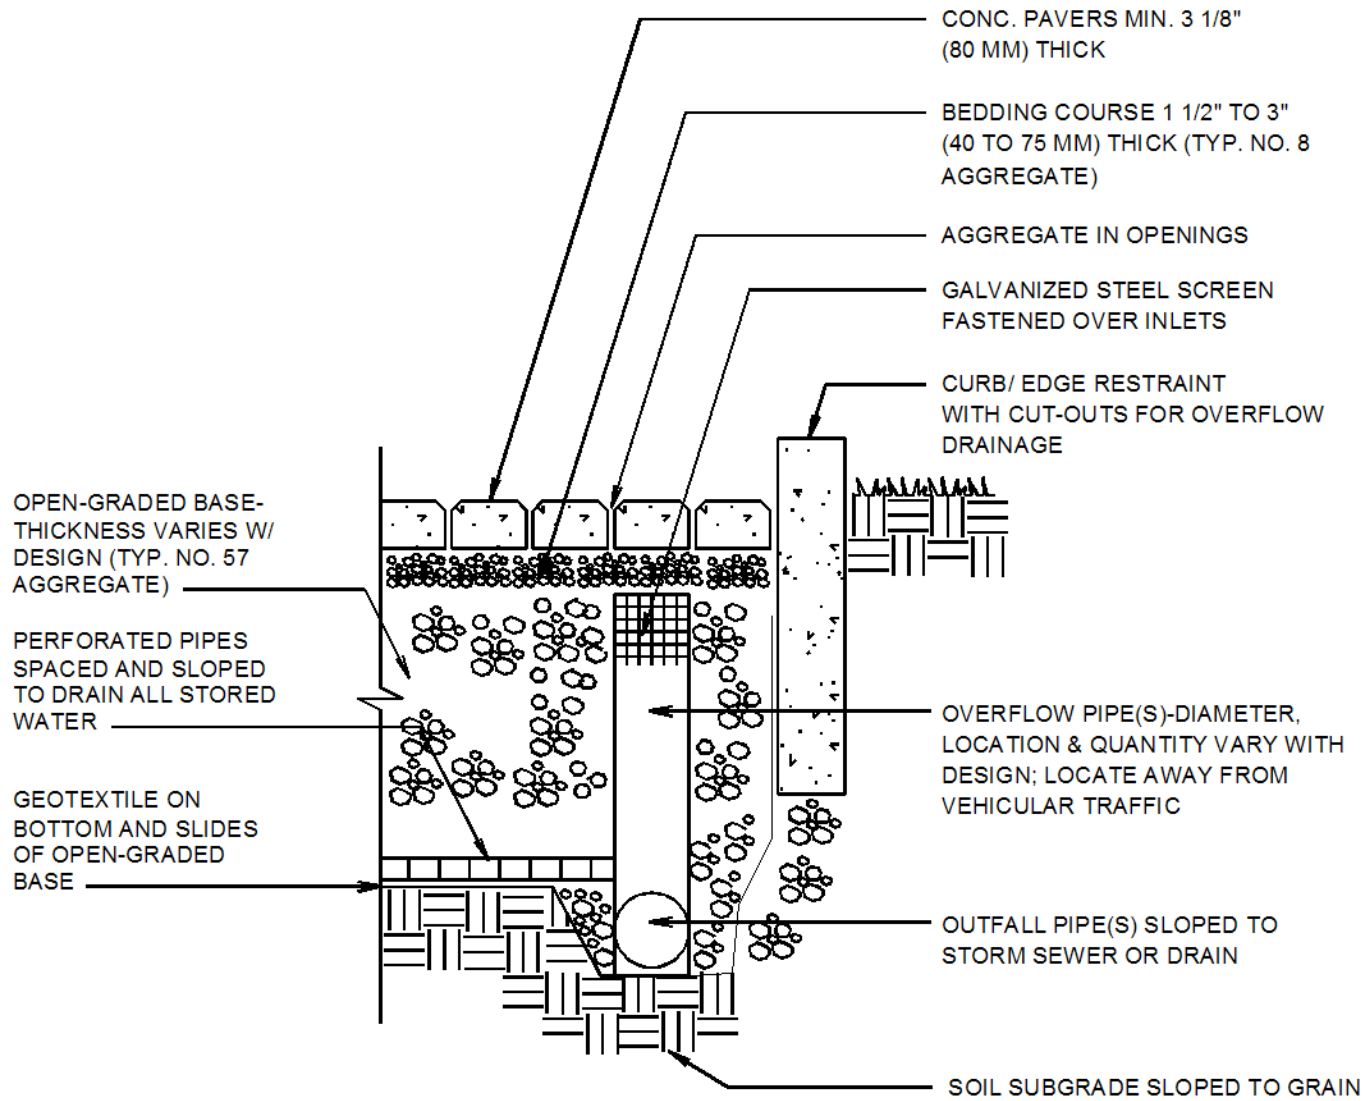

# Permeable Partial Exfiltration

Creating elegant hardscaping environments.

118 International Drive, Suite 101  
Morrisville, NC 27560

800-292-7220

[www.fredadampaving.com](http://www.fredadampaving.com)