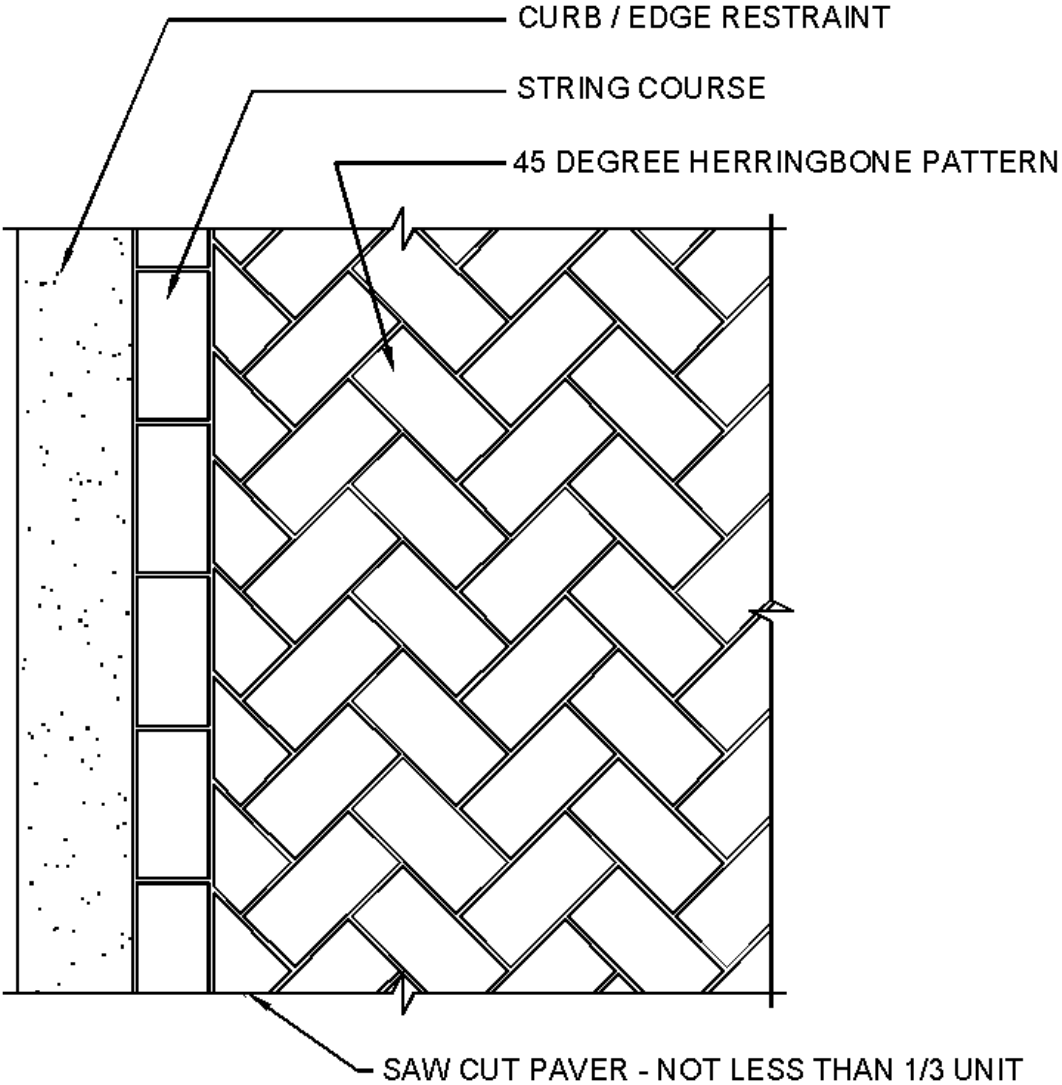

String Course Edge with 45 Degree Herringbone

Creating elegant hardscaping environments.

118 International Drive, Suite 101
Morrisville, NC 27560
800-292-7220
www.fredadamspaving.com