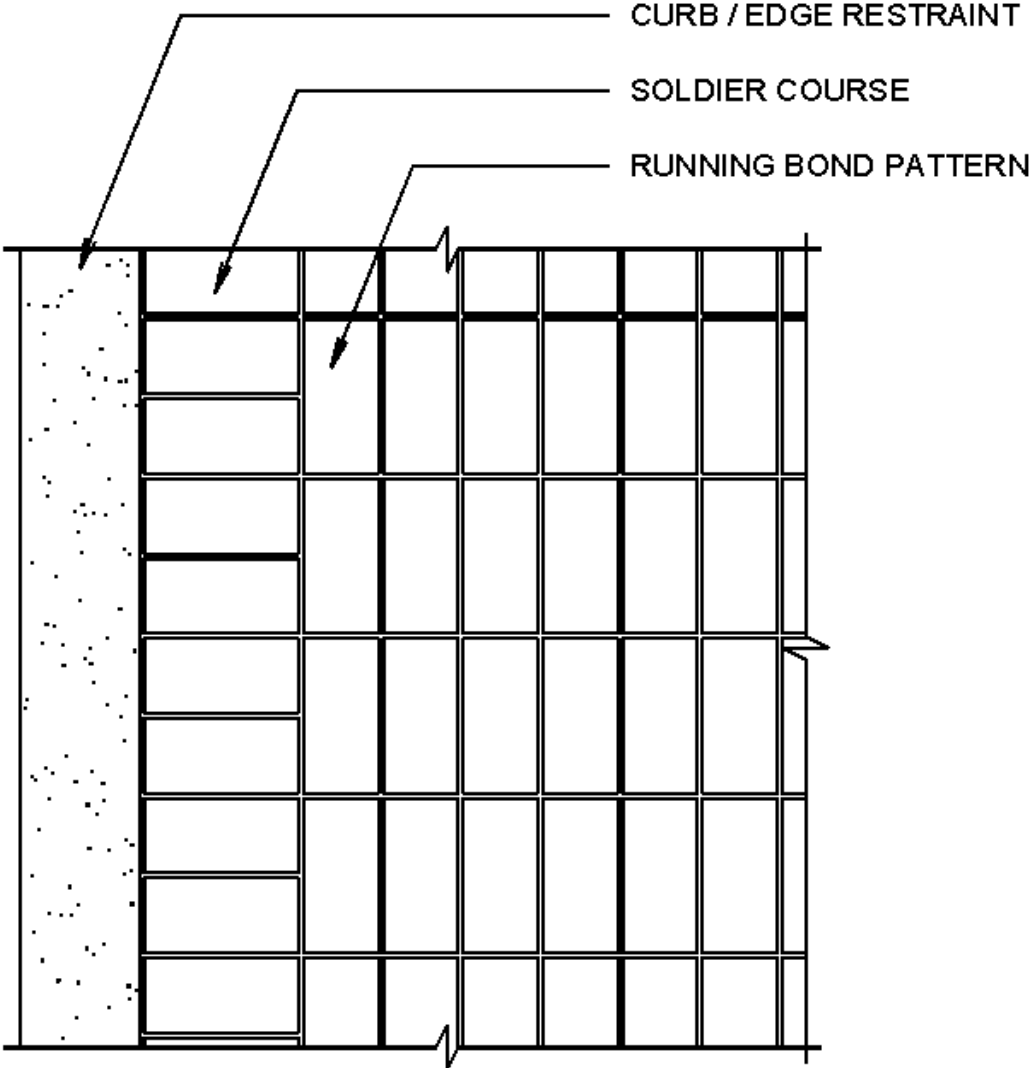

Soldier Course Edge with Stack Bond Pattern

Creating elegant hardscaping environments.

118 International Drive, Suite 101
Morrisville, NC 27560
800-292-7220
www.fredadamspaving.com