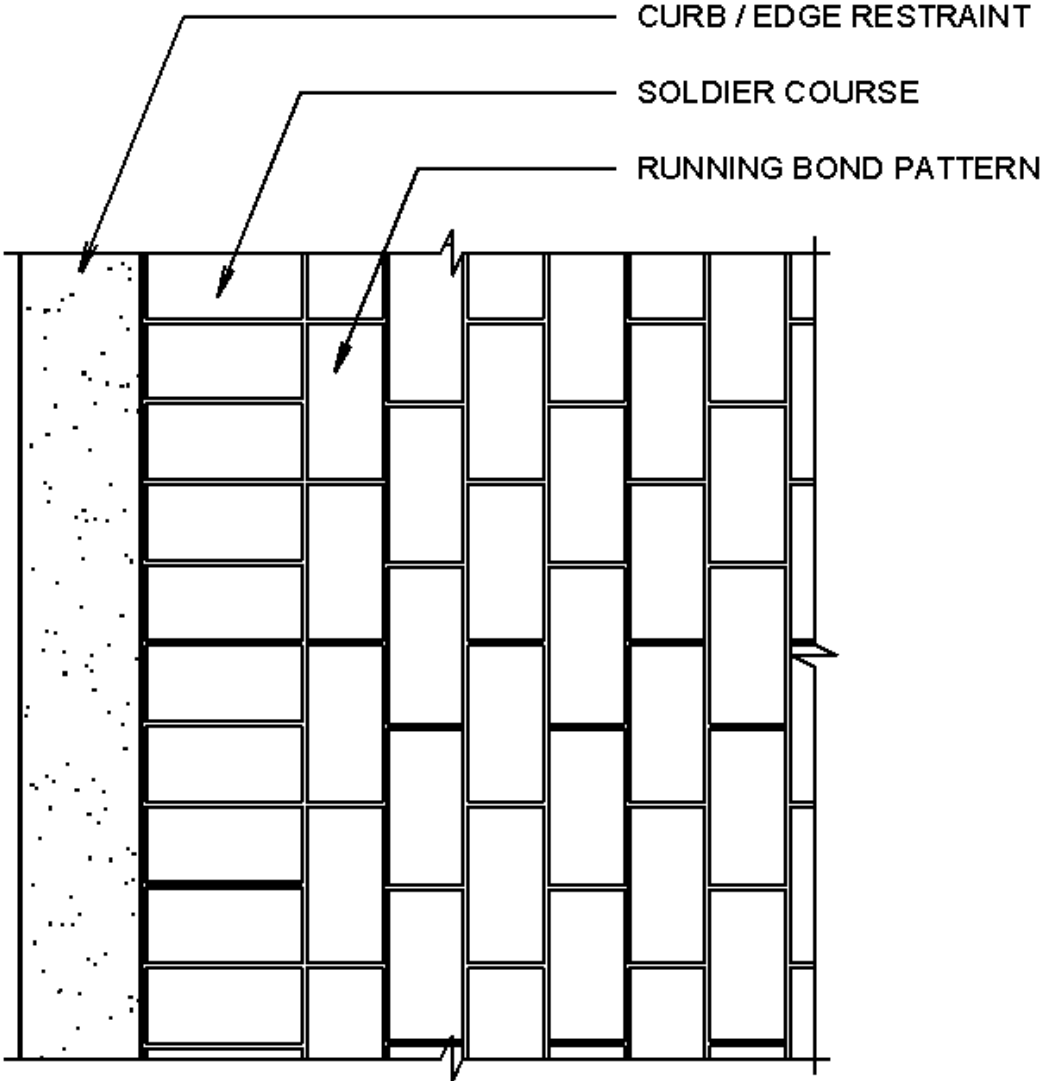

Soldier Course Edge with Running Bond Pattern

Creating elegant hardscaping environments.

118 International Drive, Suite 101
Morrisville, NC 27560
800-292-7220
www.fredadamspaving.com