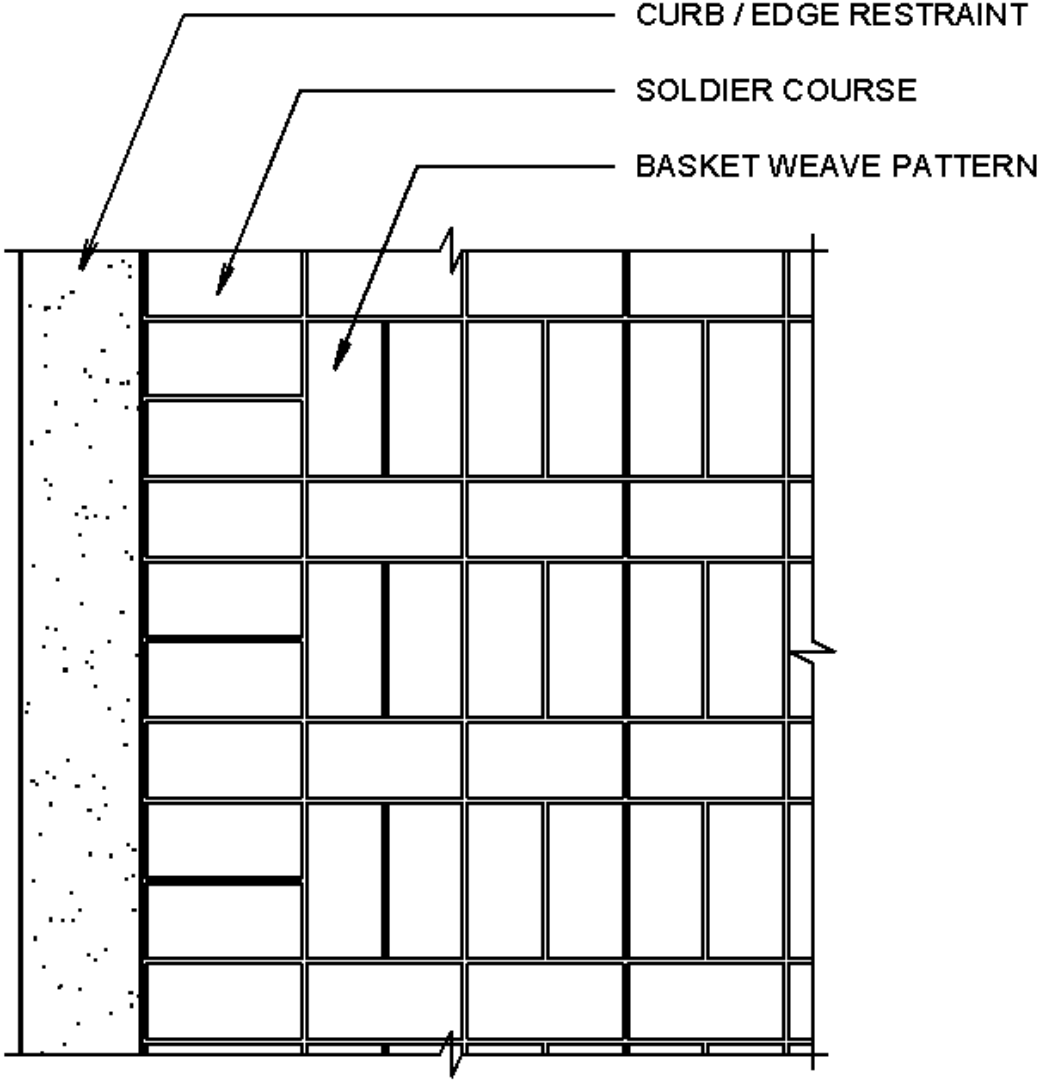

# Soldier Course Edge with Basket Weave Pattern

Creating elegant hardscaping environments.

118 International Drive, Suite 101  
Morrisville, NC 27560  
800-292-7220  
[www.fredadampaving.com](http://www.fredadampaving.com)