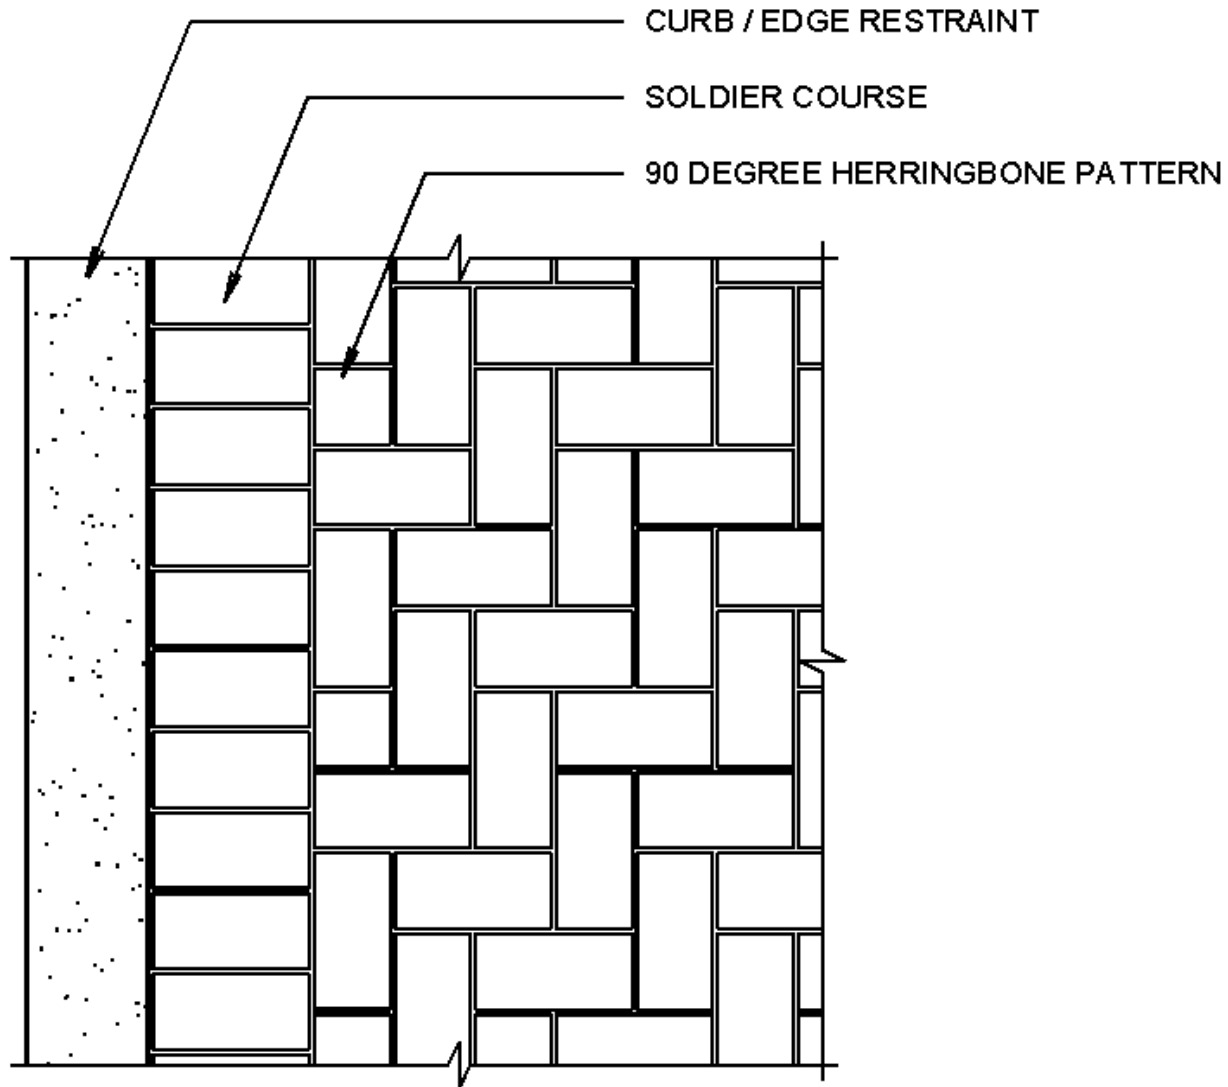

# Soldier Course Edge and 90 Degree Herringbone

Creating elegant hardscaping environments.

118 International Drive, Suite 101  
Morrisville, NC 27560

800-292-7220

[www.fredadamspaving.com](http://www.fredadamspaving.com)